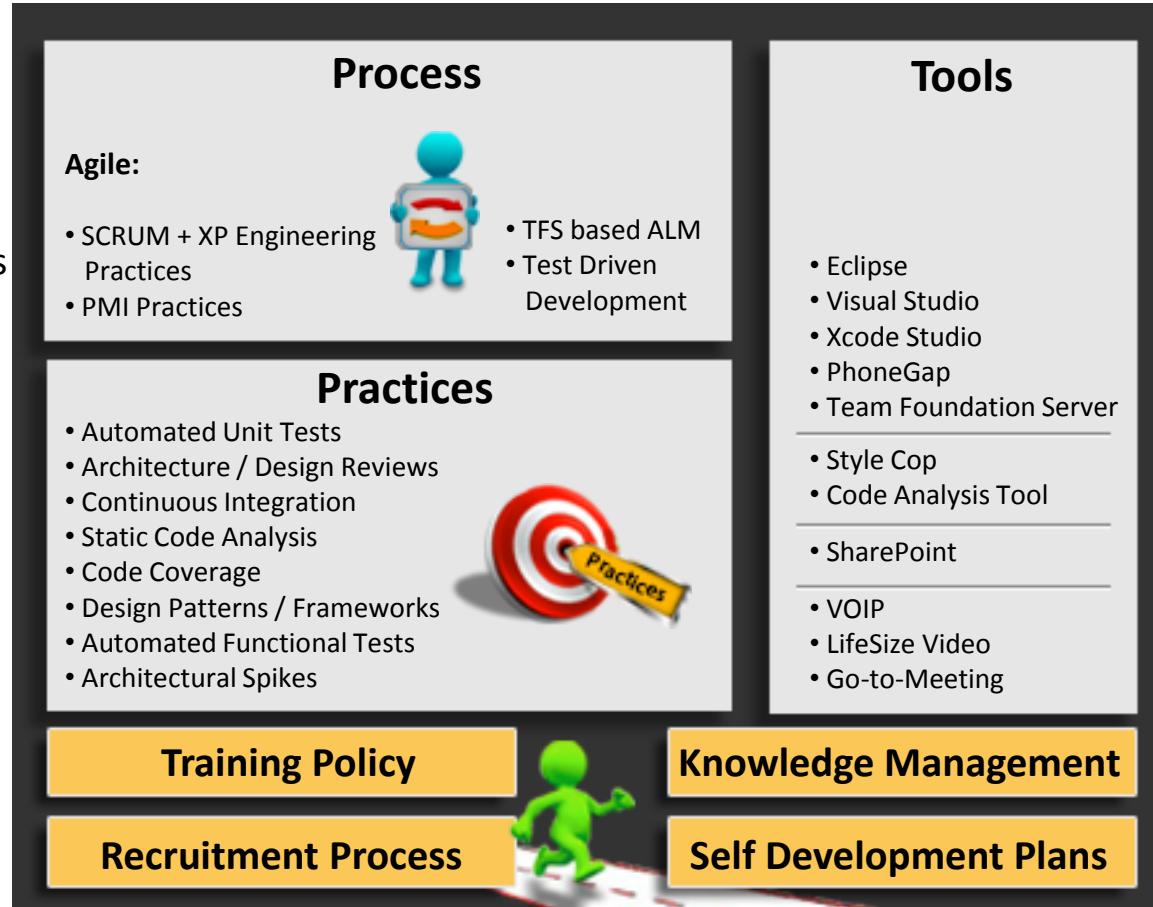

APPLICATION DEVELOPMENT FRAMEWORK

Quality
Software