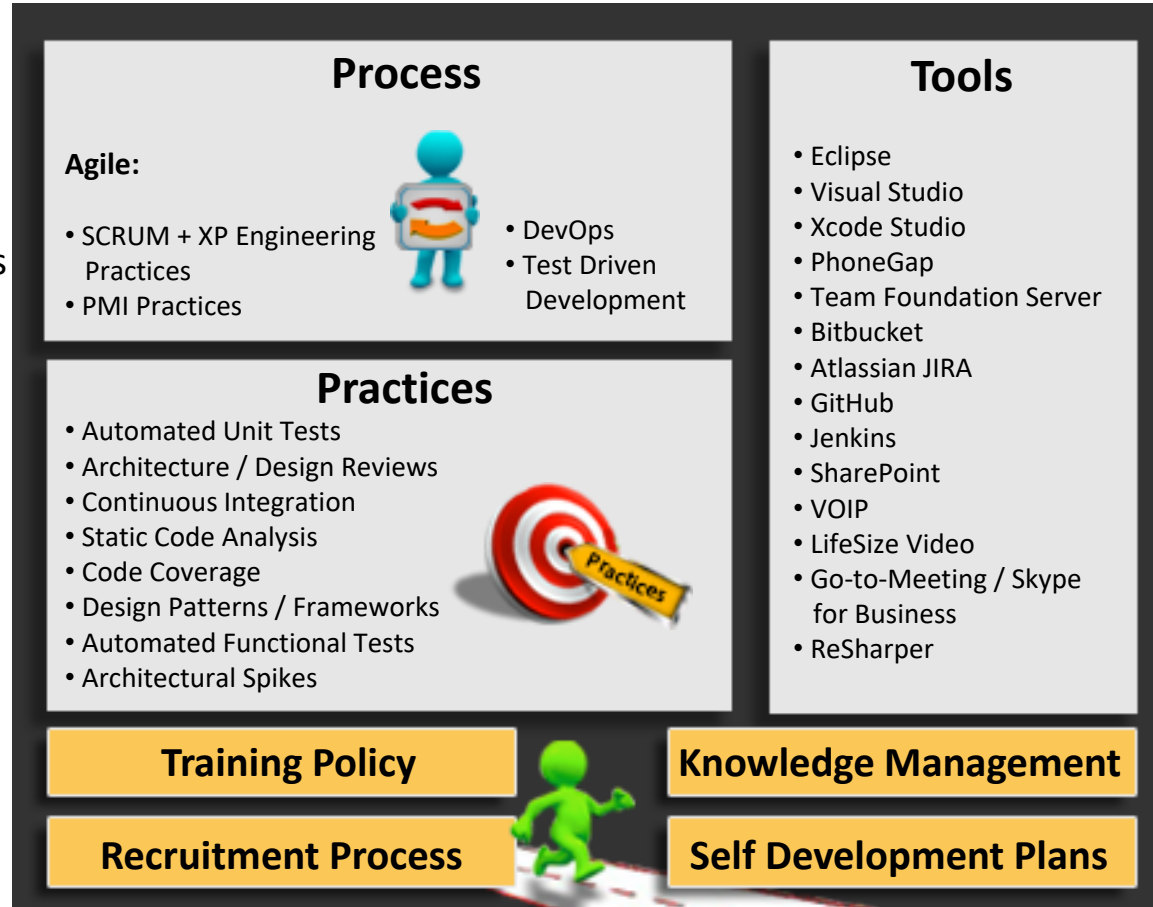

APPLICATION DEVELOPMENT FRAMEWORK

Quality
Software